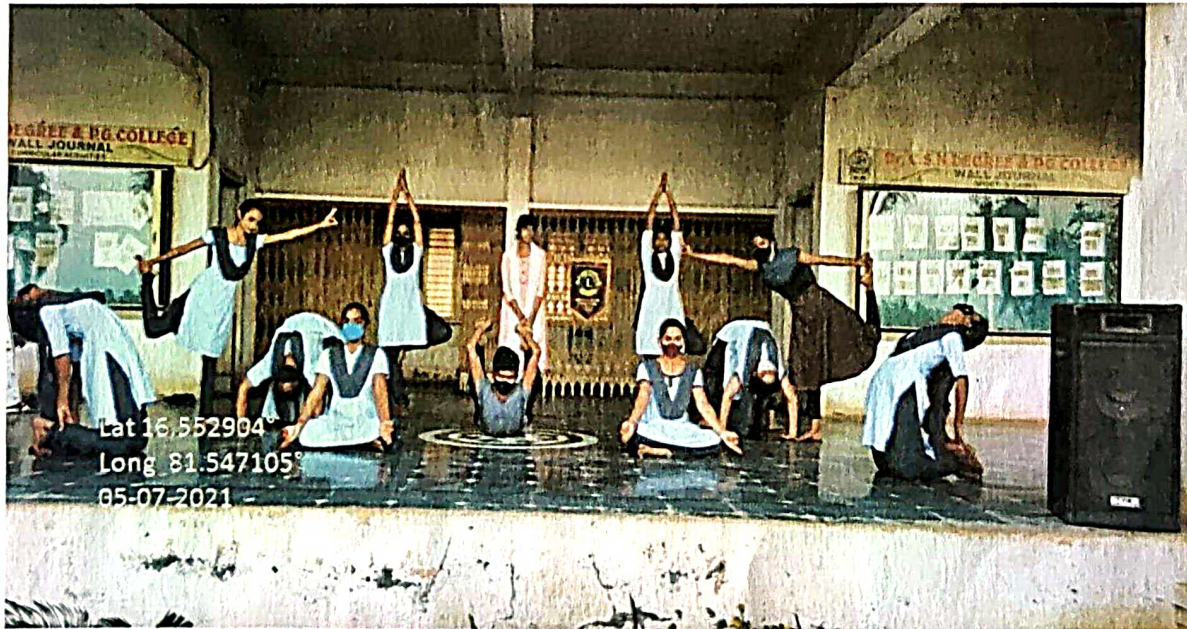

Dr. C.S.N. DEGREE & P.G. COLLEGE

BHIMAVARAM - 534 203, W.G.Dt., A.P., INDIA

Recognised by APSICHE, Approved by AICTE, AISCHE Code- C-23946

Affiliated to Adikavi Nannaya University, Rajamahendravaram

Ref :

Date :

YOGA & MEDITATION

[Signature]
PRINCIPAL
Dr. C.S.N. DEGREE & P.G. COLLEGE
BHIMAVARAM